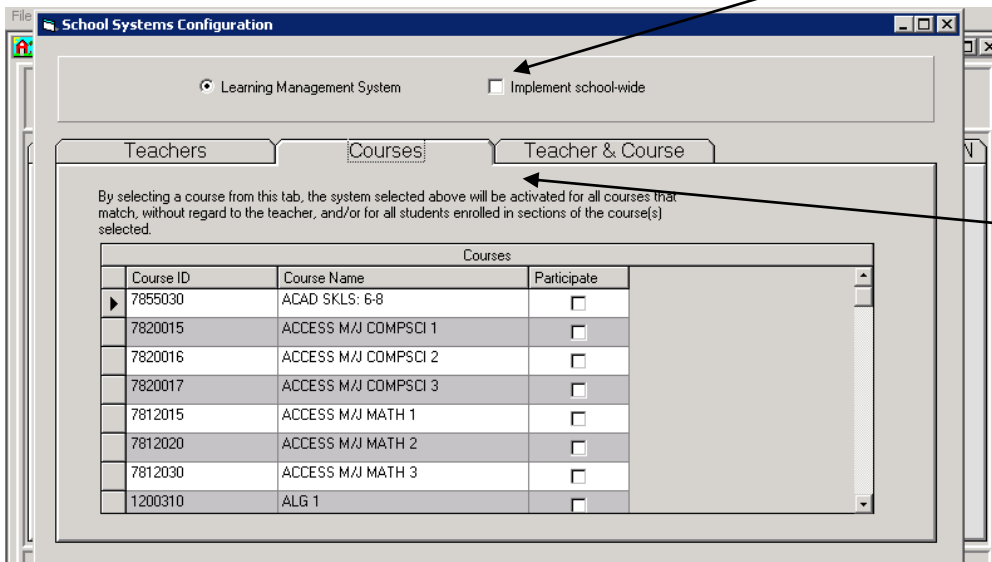

Network Manager needs to...

From the home screen, select "School Config"

Select "School Systems Configuration"

By selecting this box, the Learning Management System will be implemented school-wide

Rather than implementing school-wide, access to the Learning Management System can be given by teacher, courses or both.